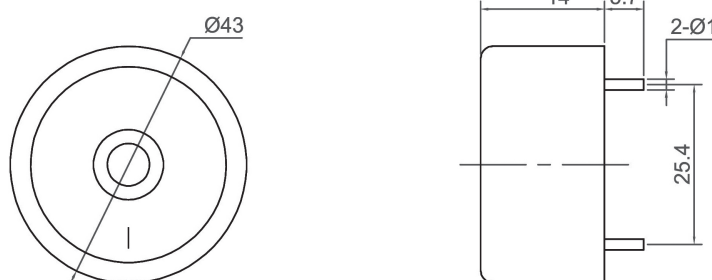

Piezo Buzzer (DC)

CPB4216

Canopus Part no.	Operating Voltage (VDC)	Rated Voltage (VDC)	Max Rated Current (mA)	Min Sound Output (dBA)	Resonant Frequency (Hz)	Tone Nature	Operating Temperature (°C)	Housing	Weight (g)
CPB4216HC28BW	1.5 ~ 20	12	10	96 at 30cm	2800 ± 500	Continuous	-20 ~ +60	ABS	12
CPB4216HF28BW	3 ~ 28	12	9	90 at 30cm	2800 ± 500	Fast Pulse	-20 ~ +60	ABS	15
CPB4216HS28BW	3 ~ 28	12	9	90 at 30cm	2800 ± 500	Slow Pulse	-20 ~ +60	ABS	15

CANOPUS

CPB4220

Canopus Part no.	Operating Voltage (VDC)	Rated Voltage (VDC)	Max Rated Current (mA)	Min Sound Output (dBA)	Resonant Frequency (Hz)	Tone Nature	Operating Temperature (°C)	Housing	Weight (g)
CPB4220IC29YE	1 ~ 28	24	15	85 at 30cm	2900 ± 500	Continuous	-20 ~ +60	Nylon	18

CPB4314

Canopus Part no.	Operating Voltage (VDC)	Rated Voltage (VDC)	Max Rated Current (mA)	Min Sound Output (dBA)	Resonant Frequency (Hz)	Tone Nature	Operating Temperature (°C)	Housing	Weight (g)
CPB4314HC28BP	3 ~ 20	12	12	100 at 30cm	2800 ± 500	Continuous	-20 ~ +60	ABS	11